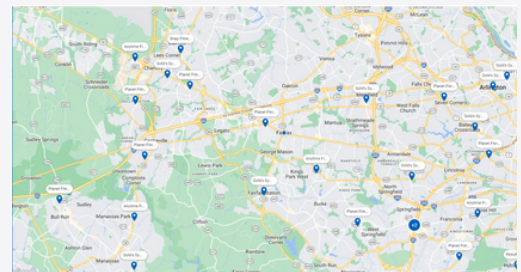

Now visit gyms with Burnalong

Meet Burnalong+ for Guest Services employees, now offering in-person health and wellness at more than 10,000+¹ locations

Click on Upgrade for Locations

With Burnalong+ you can visit multiple gym locations with one subscriptions. Try any gym!

Your ID gives you access to over 10,000+ locations.

Activate your complimentary virtual account by visiting join.burnalong.com/guestservices