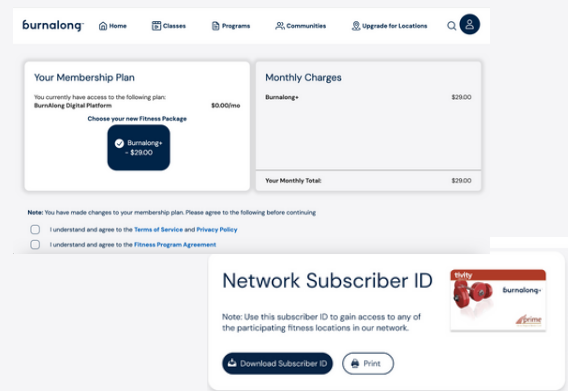

Activate your complimentary virtual account by visiting join.burnalong.com/guestservices