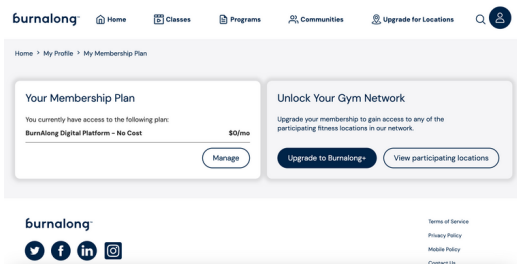

Now visit gyms with Burnalong

Meet Burnalong+ for Guest Services employees, now offering in-person health and wellness at more than 10,000+¹ locations

Click on Upgrade for Locations

With Burnalong+ you can visit multiple gym locations with one subscriptions. Try any gym!

Click on Upgrade to Burnalong+

Unlock your Gym Network when you upgrade your membership and gain access to participating fitness locations.

Download your network subscriber ID

Check out to receive your digital card. Month to month subscription. No sign up or termination fee!